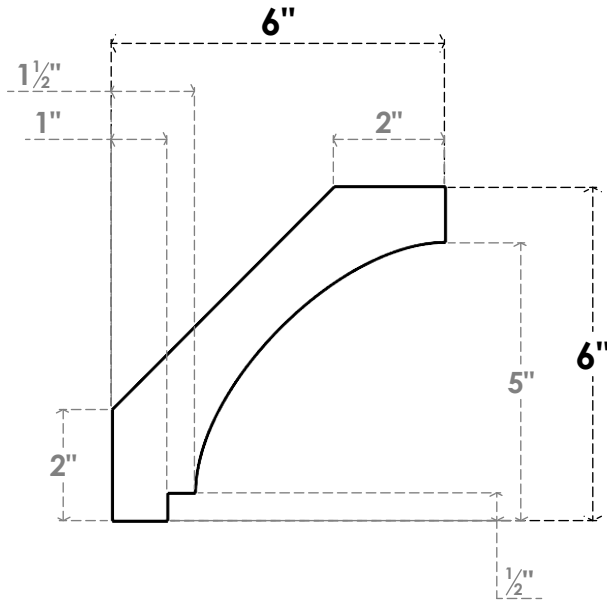

ITEM NUMBER: BRCPC040X06000X06000IMP

4"W X 6"D X 6"H IMPERIAL ARCHITECTURAL GRADE PVC CLOSED KNEE BRACE

SIDE PROFILE

FRONT PROFILE

ISOMETRIC

EKENA MILLWORK
2300 WEST MAIN ST.
CLARKSVILLE, TX 75426
TOLL FREE: 866-607-0453
WWW.EKENAMILLWORK.COM