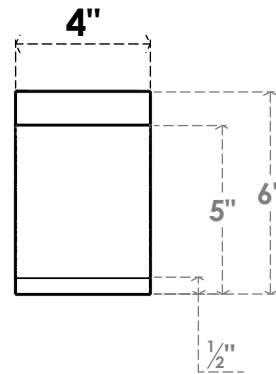

ITEM NUMBER: BRCPC040X06000X06000IMP

4"W X 6"D X 6"H IMPERIAL ARCHITECTURAL GRADE PVC CLOSED KNEE BRACE

SIDE PROFILE

FRONT PROFILE

ISOMETRIC

EKENA MILLWORK
2300 WEST MAIN ST.
CLARKSVILLE, TX 75426
TOLL FREE: 866-607-0453
WWW.EKENAMILLWORK.COM